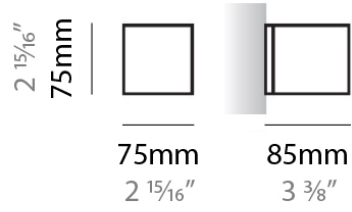

TOY SURFACE

D83147-MSS

GENERAL

Series: Toy _____
Brand: Panzeri _____
Division: Design _____
Mounting Type: Surface _____
Mounting Location: Wall _____

PHYSICAL

Shape: Square _____
Length (mm): 75 _____
Length (in): 2 ¹⁵/₁₆ _____
Height (mm): 75 _____
Height (in): 2 ¹⁵/₁₆ _____
Extension (mm): 85 _____
Extension (in): 3 ³/₈ _____
Light Distribution: Direct / Indirect _____
Weight (kg): 0.6 _____
Weight (lbs): 1 _____
Diffuser: Frost White Glass _____
Fixture Material: Metal _____

ELECTRICAL

Number of Lamps: 1 _____
Lamp Type: LED Retrofit / Halogen _____
Bulb Included: Bulb Not Included _____
Total Output Wattage (W): 3 / 35 _____
Max. Wattage Per Lamp (W): 3 / 35 _____
Lamp Base: G9 _____
Input Voltage (V): 120 _____

LED

Nominal Lumen (lm): 650 _____

OPTICAL

RATINGS AND CERTIFICATIONS

Certified By: CSA Certified to UL and CSA Standards _____
IP rating: IP20 _____