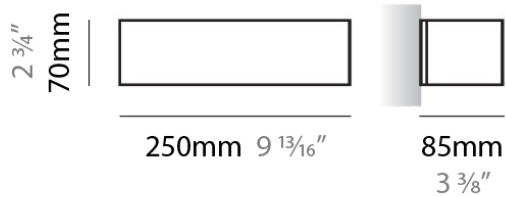

TOY SURFACE

D83139

GENERAL

Series: Toy _____
Brand: Panzeri _____
Division: Design _____
Mounting Type: Surface _____
Mounting Location: Wall _____
Subcategory: Ambient _____

PHYSICAL

Shape: Rectangle _____
Length (mm): 250 _____
Length (in): 9 ⁷/₁₆ _____
Height (mm): 70 _____
Height (in): 2 ³/₄ _____
Extension (mm): 85 _____
Extension (in): 3 ¹/₄ _____
Light Distribution: Direct / Indirect _____
Weight (kg): 0.9 _____
Weight (lbs): 2 _____
Diffuser: Frost White Glass _____
Fixture Finish: SST _____
Fixture Material: Metal _____

ELECTRICAL

Number of Lamps: 1 _____
Lamp Type: CFL _____
Bulb Included: Bulb Not Included _____
Total Output Wattage (W): 26 _____
Max. Wattage Per Lamp (W): 26 _____
Lamp Base: GX24-q3 _____
Driver Included: Yes _____
Driver Type: Ballast - 120Vac - Non-dimming _____
Input Voltage (V): 120 _____

LED

OPTICAL

RATINGS AND CERTIFICATIONS

Certified By: CSA Certified to UL and CSA Standards _____
IP rating: IP40 _____