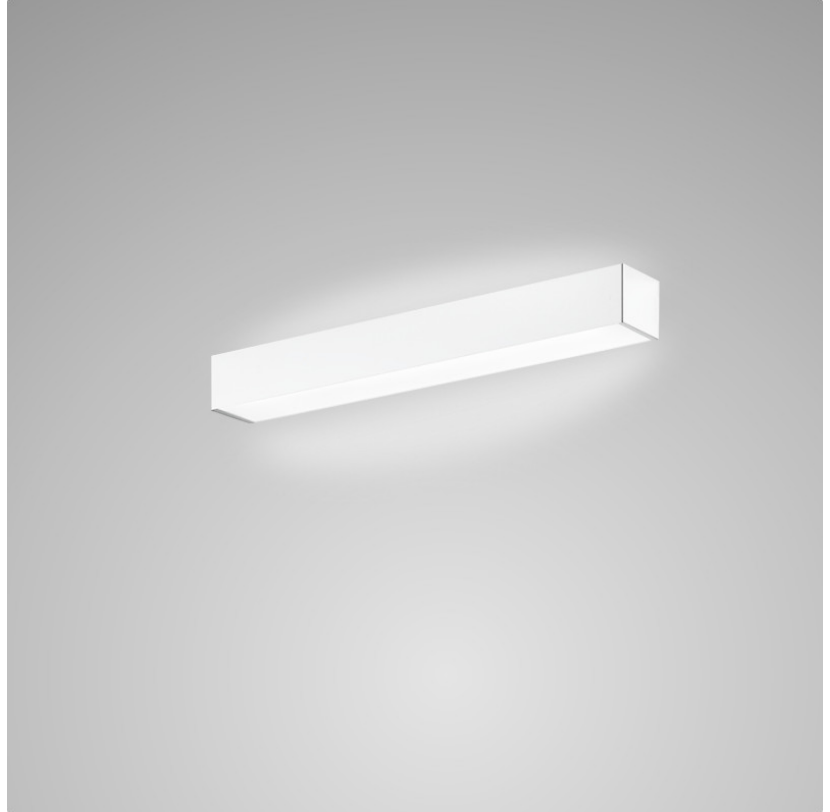

TOY SURFACE

D83140

GENERAL

Series: Toy
Brand: Panzeri
Division: Design
Mounting Type: Surface
Mounting Location: Wall
Subcategory: Ambient

PHYSICAL

Shape: Rectangle
Length (mm): 610
Length (in): 24
Height (mm): 70
Height (in): 2 3/4
Extension (mm): 85
Extension (in): 3 3/8
Light Distribution: Direct / Indirect
Weight (kg): 2.7
Weight (lbs): 6
Diffuser: Frost White Glass
Fixture Finish: WHI
Fixture Material: Metal

ELECTRICAL

Number of Lamps: 1
Lamp Type: LED Retrofit / CFL
Bulb Included: Bulb Not Included
Total Output Wattage (W): 26 / 55
Max. Wattage Per Lamp (W): 26 / 55
Lamp Base: 2GX13
Dimming: Non-Dimmable
Driver Included: Yes
Driver Location: Integrated
Driver Type: Ballast - Universal - Non-dimming
Input Voltage (V): 120 - 277

LED

OPTICAL

RATINGS AND CERTIFICATIONS

Certified By: CSA Certified to UL and CSA Standards
IP rating: IP40